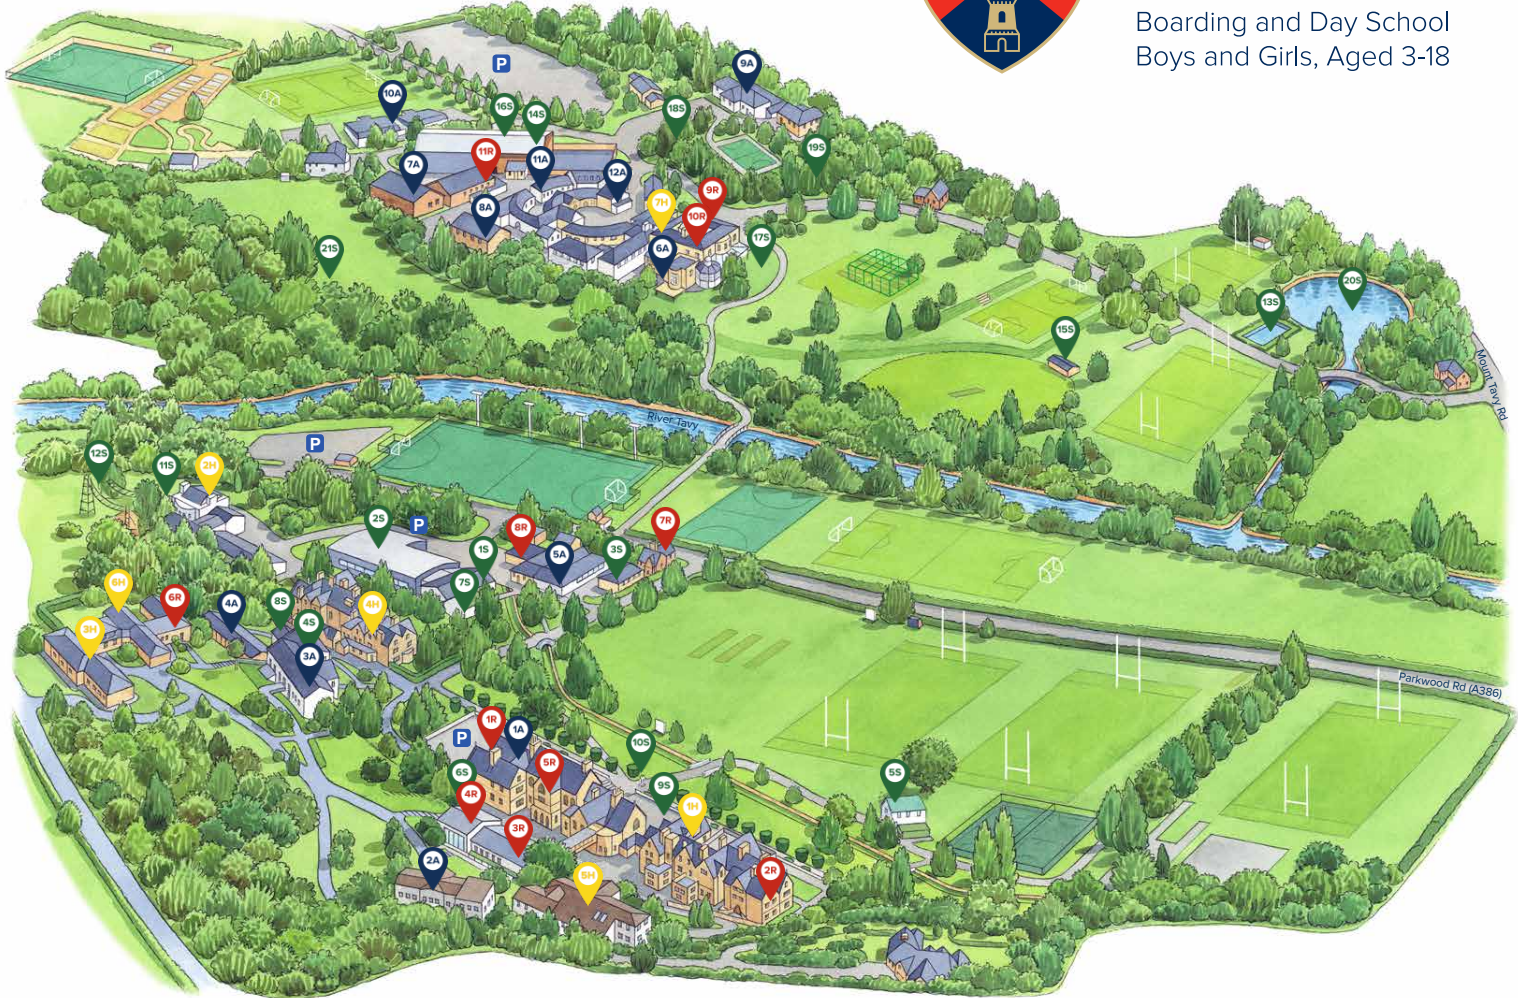

CAMPUS MAP

MOUNT KELLY

Boarding and Day School
Boys and Girls, Aged 3-18

	HOUSES
1H	School House
2H	Newton House
3H	Marwood House
4H	Courtenay House
5H	Conway House
6H	Russell House
7H	Tavy House

	RECEPTIONS, HALLS & OTHER
1R	College Reception
2R	Admissions, Head Master, SLT
3R	Big School Hall
4R	Performing Arts Centre
5R	Chapel
6R	Sixth Form Centre
7R	Bursary, HR, H&S (The Lodge)
8R	School Shop
9R	Prep Reception
10R	Front Hall
11R	Wortham Hall

	ACADEMIC
1A	Library (College)
2A	Rossington Centre (Mathematics, EAL)
3A	Adair Building (Science, Music)
4A	Orchard Block (English, Drama)
5A	Westall Centre (Art, Photography, DT)
6A	Library (Prep)
7A	Music School
8A	Science Block (Prep)
9A	Collingwood
10A	Pre-Prep
11A	Art
12A	DT

	SPORT & OUTDOORS
1S	25m Swimming Pool
2S	50m Swimming Pool
3S	Swimming Performance Centre
4S	Gym
5S	Pavilion (College)
6S	Fives Court
7S	Squash Courts (College)
8S	CCF
9S	Parade Ground
10S	War Memorial
11S	Simply Outdoors
12S	High Ropes
13S	Outdoor Swimming Pool
14S	Sports Hall
15S	Pavilion (Prep)
16S	Squash Court (Prep)
17S	Sunny Slopes
18S	Adventure Playground
19S	Camps
20S	Lake
21S	Rowden