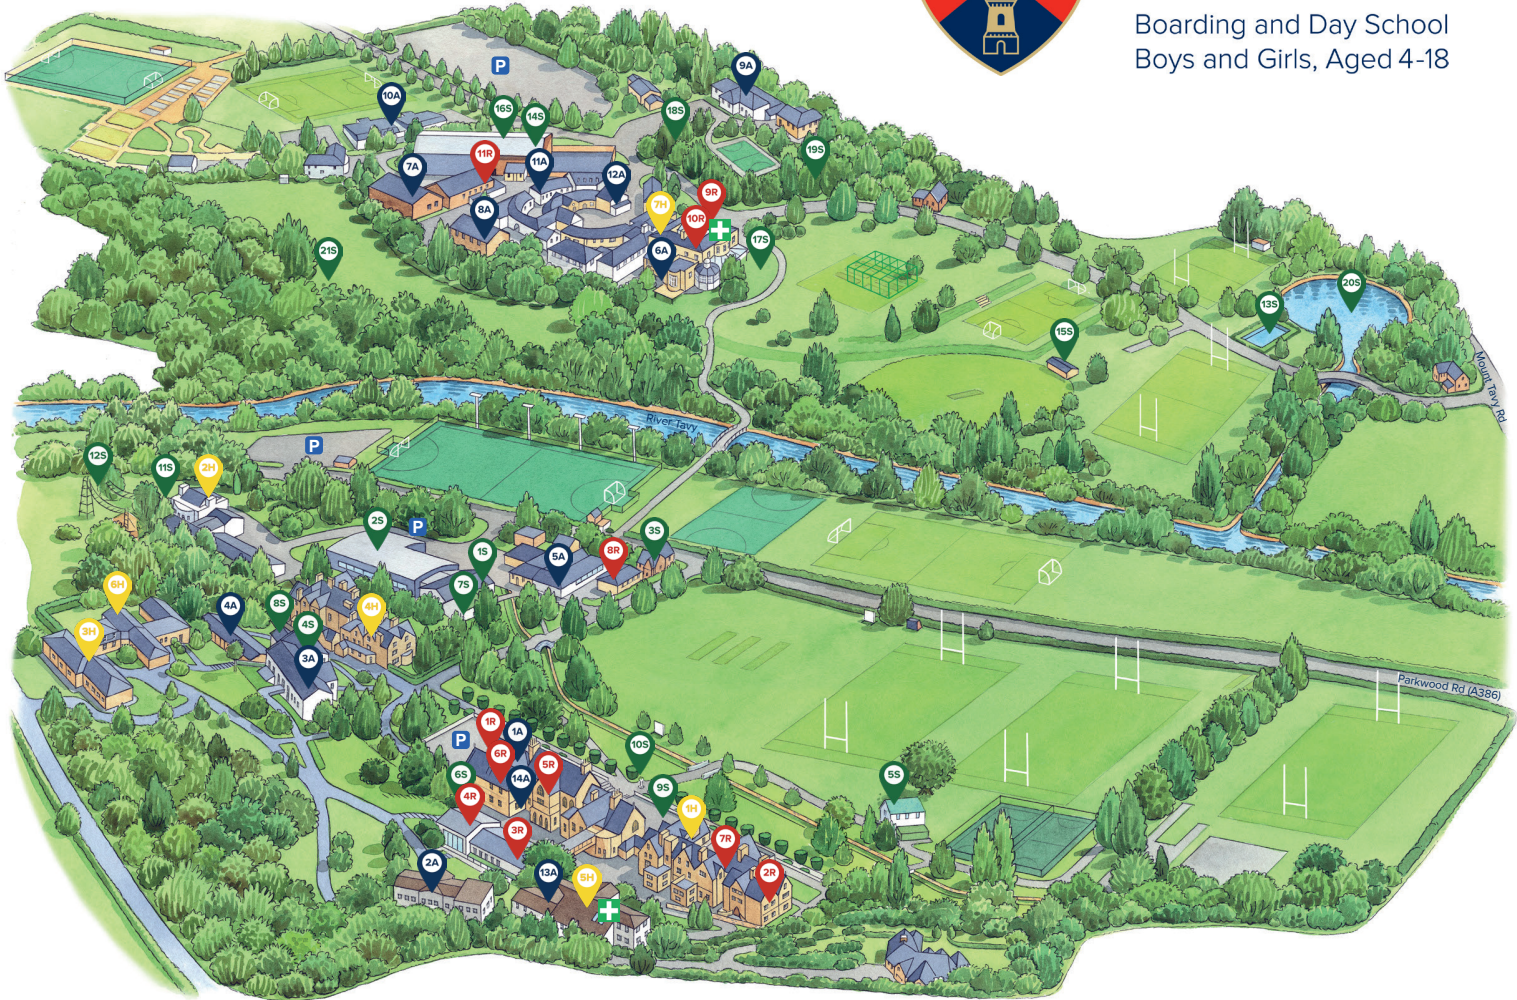

CAMPUS MAP

MOUNT KELLY

Boarding and Day School
Boys and Girls, Aged 4-18

Houses	
1H	School House
2H	Newton House
3H	Marwood House
4H	Courtenay House
5H	Conway House
6H	Russell House
7H	Tavy House

Receptions, Halls & Other	
1R	College Reception
2R	Admissions, Head Master
3R	Big School Hall
4R	Performing Arts Centre
5R	Chapel
6R	Sixth Form Centre
7R	Bursary, HR, H&S
8R	Business School
9R	Prep Reception
10R	Front Hall
11R	Worham Hall

Academic	
1A	Library (College)
2A	Rossington Centre (Mathematics, Drama)
3A	Adair Building (Science, Music)
4A	Orchard Block (English, EAL)
5A	Westall Centre (Art, DT)
6A	Library (Prep)
7A	Music School (Prep)
8A	Science (Prep)
9A	Collingwood
10A	Lower Prep
11A	Art (Prep)
12A	DT (Prep)
13A	PE (College)
14A	Main Block (Humanities, MFL)

Sport & Outdoors	
1S	25m Swimming Pool
2S	50m Swimming Pool
3S	Sport and Swimming Performance Centre
4S	Gym
5S	Pavilion (College)
6S	Fives Courts
7S	Squash Courts (College)
8S	CCF
9S	Parade Ground
10S	War Memorial
11S	Simply Outdoors
12S	High Ropes
13S	Outdoor Swimming Pool
14S	Sports Hall
15S	Pavilion (Prep)
16S	Squash Court (Prep)
17S	Sunny Slopes
18S	Adventure Playground
19S	Camps
20S	Lake
21S	Rowden